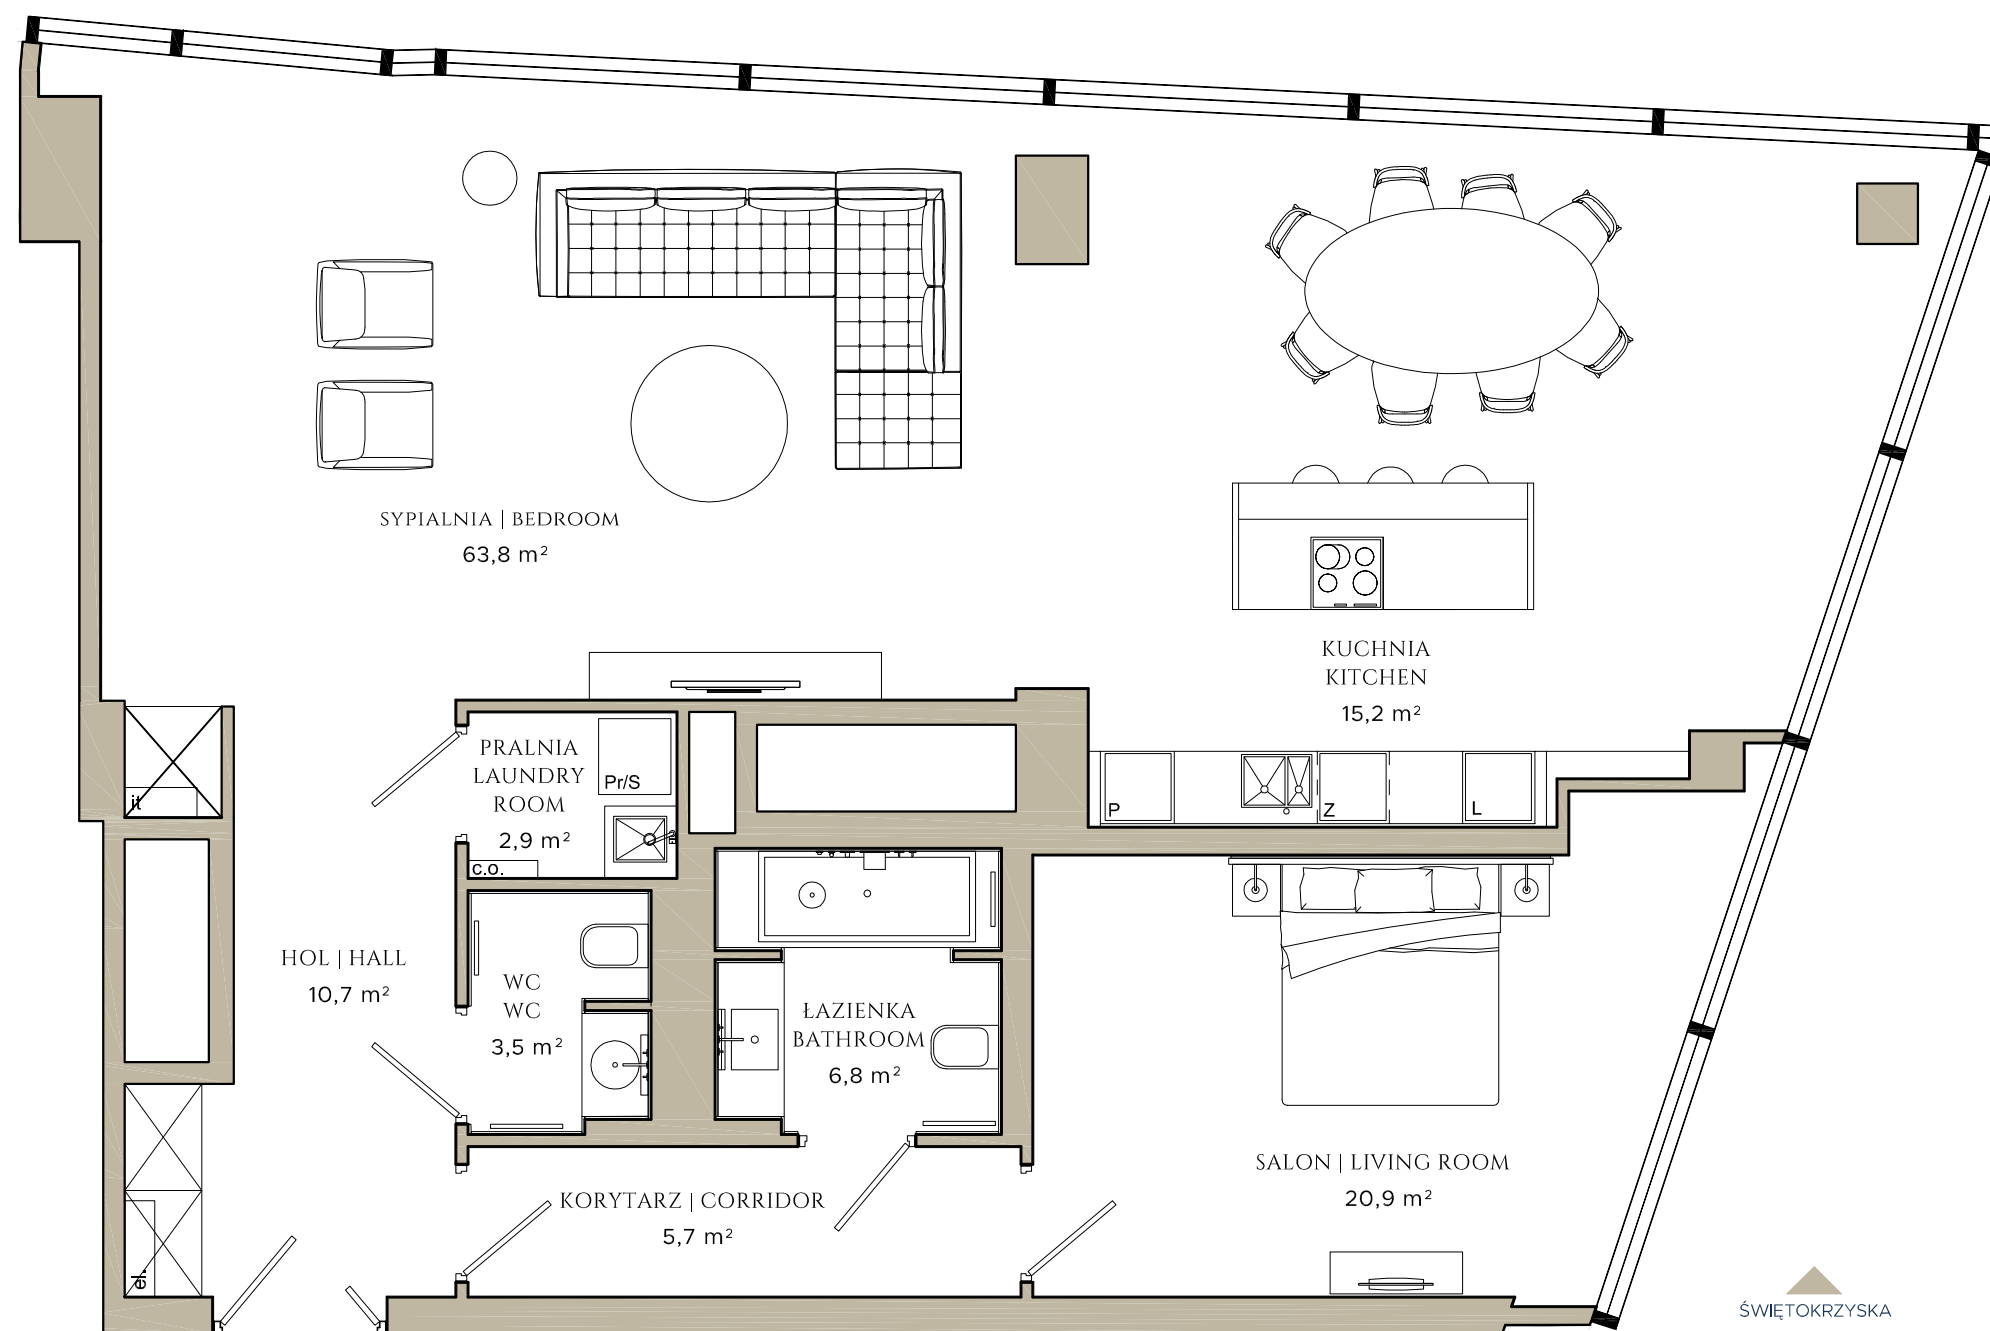

No. 44

LUXURY RENTALS
AT ŻŁOTA 44

ARCHITEKTURA / ARCHITECTURE:
DANIEL LIBESKIND
WNĘTRZA / INTERIORS:
WOODS BAGOT

APARTAMENT | APARTMENT

194

PIĘTRO 19
129.5 m²

2 POKOJE
1 SYPIALNIA + SALON

19th FLOOR
129.5 m²

2 ROOMS
1 BEDROOM + LIVING ROOM

www.no44.pl

0 1 2 3 4 5
metry / meters