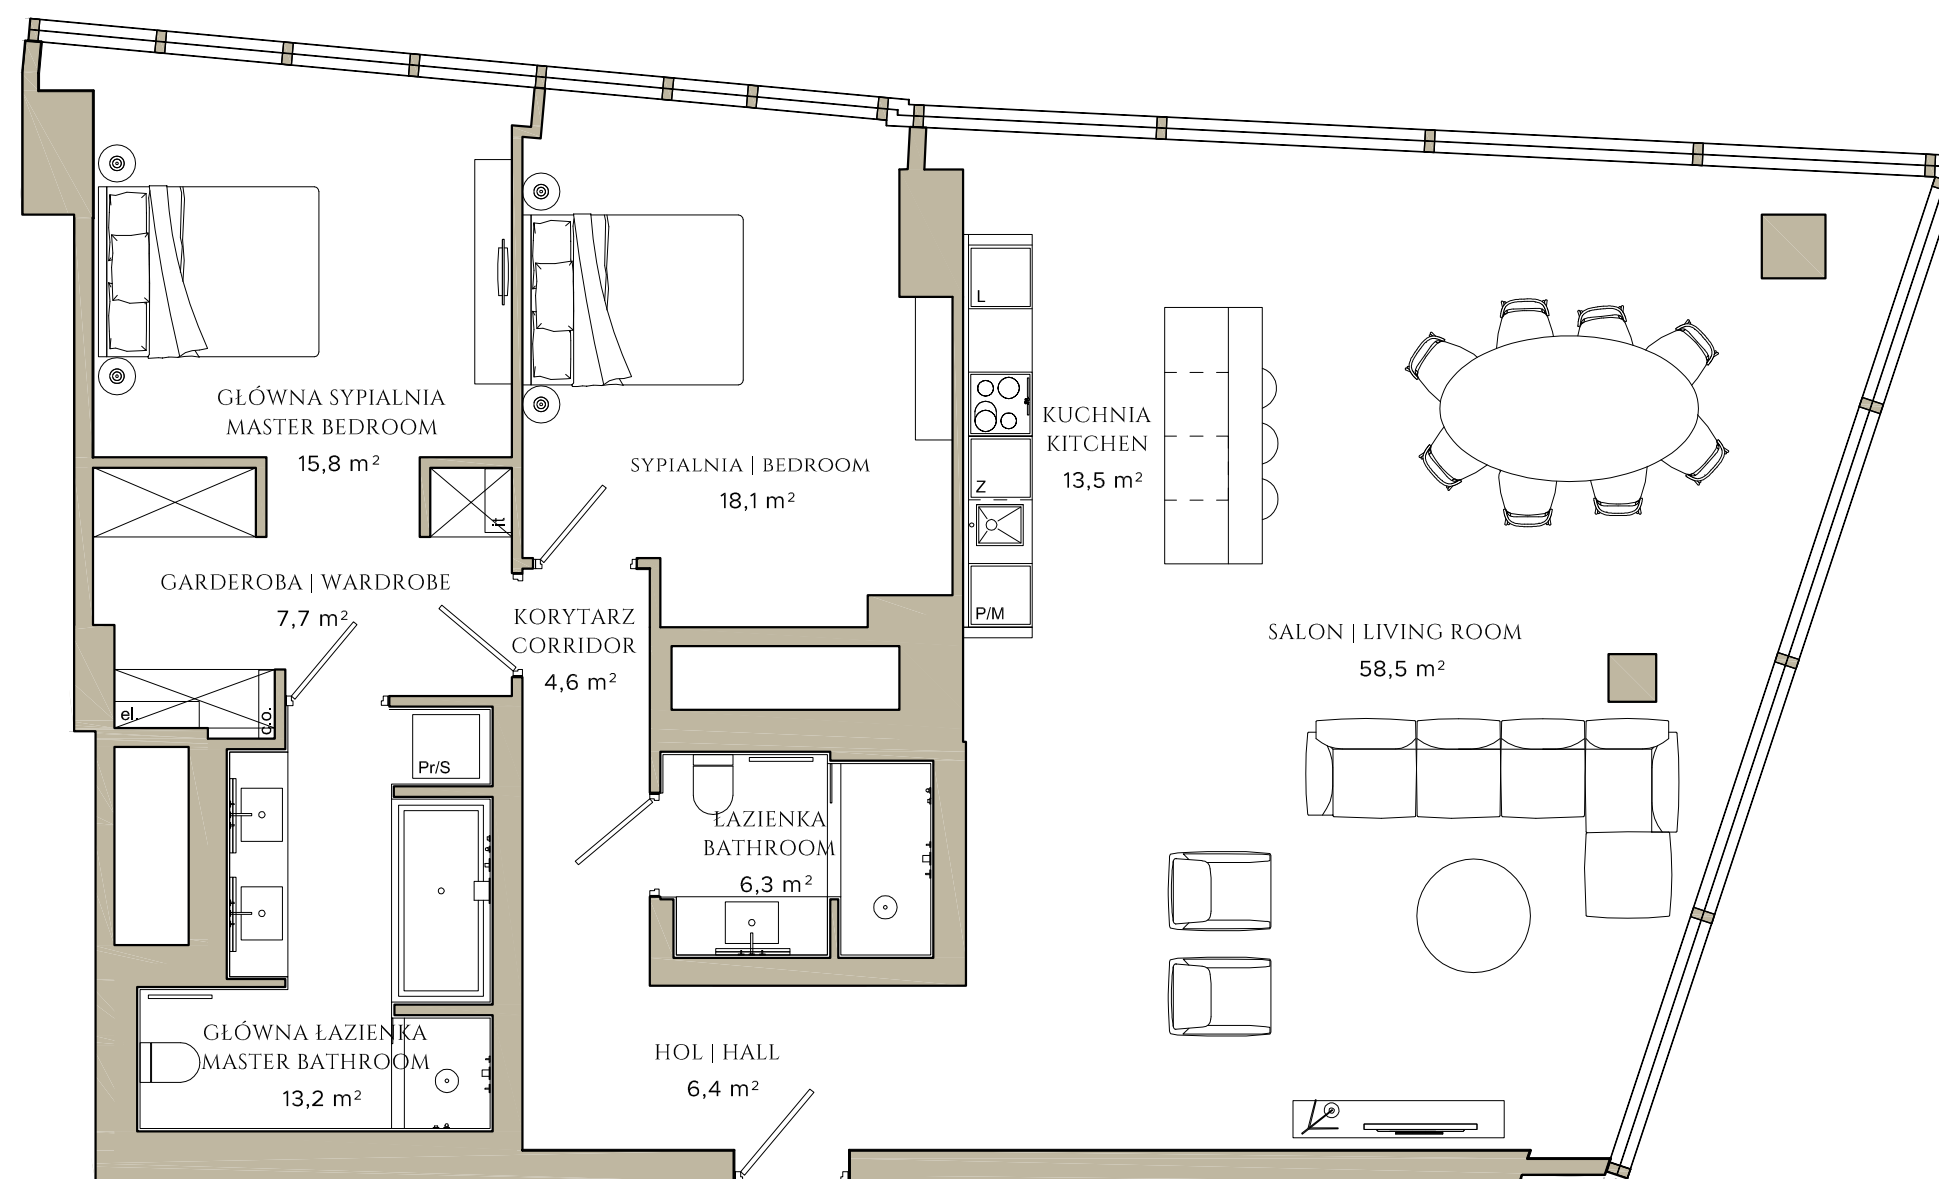

No. 44

LUXURY RENTALS
AT ŻŁOTA 44

ARCHITEKTURA / ARCHITECTURE:
DANIEL LIBESKIND
WNĘTRZA / INTERIORS:
WOODS BAGOT

APARTAMENT | APARTMENT

165

PIĘTRO 16
144.1 m²

3 POKOJE
2 SYPIALNIE + SALON

16th FLOOR
144.1 m²

3 ROOMS
2 BEDROOMS + LIVING ROOM

www.no44.pl

0 1 2 3 4 5
metry / meters