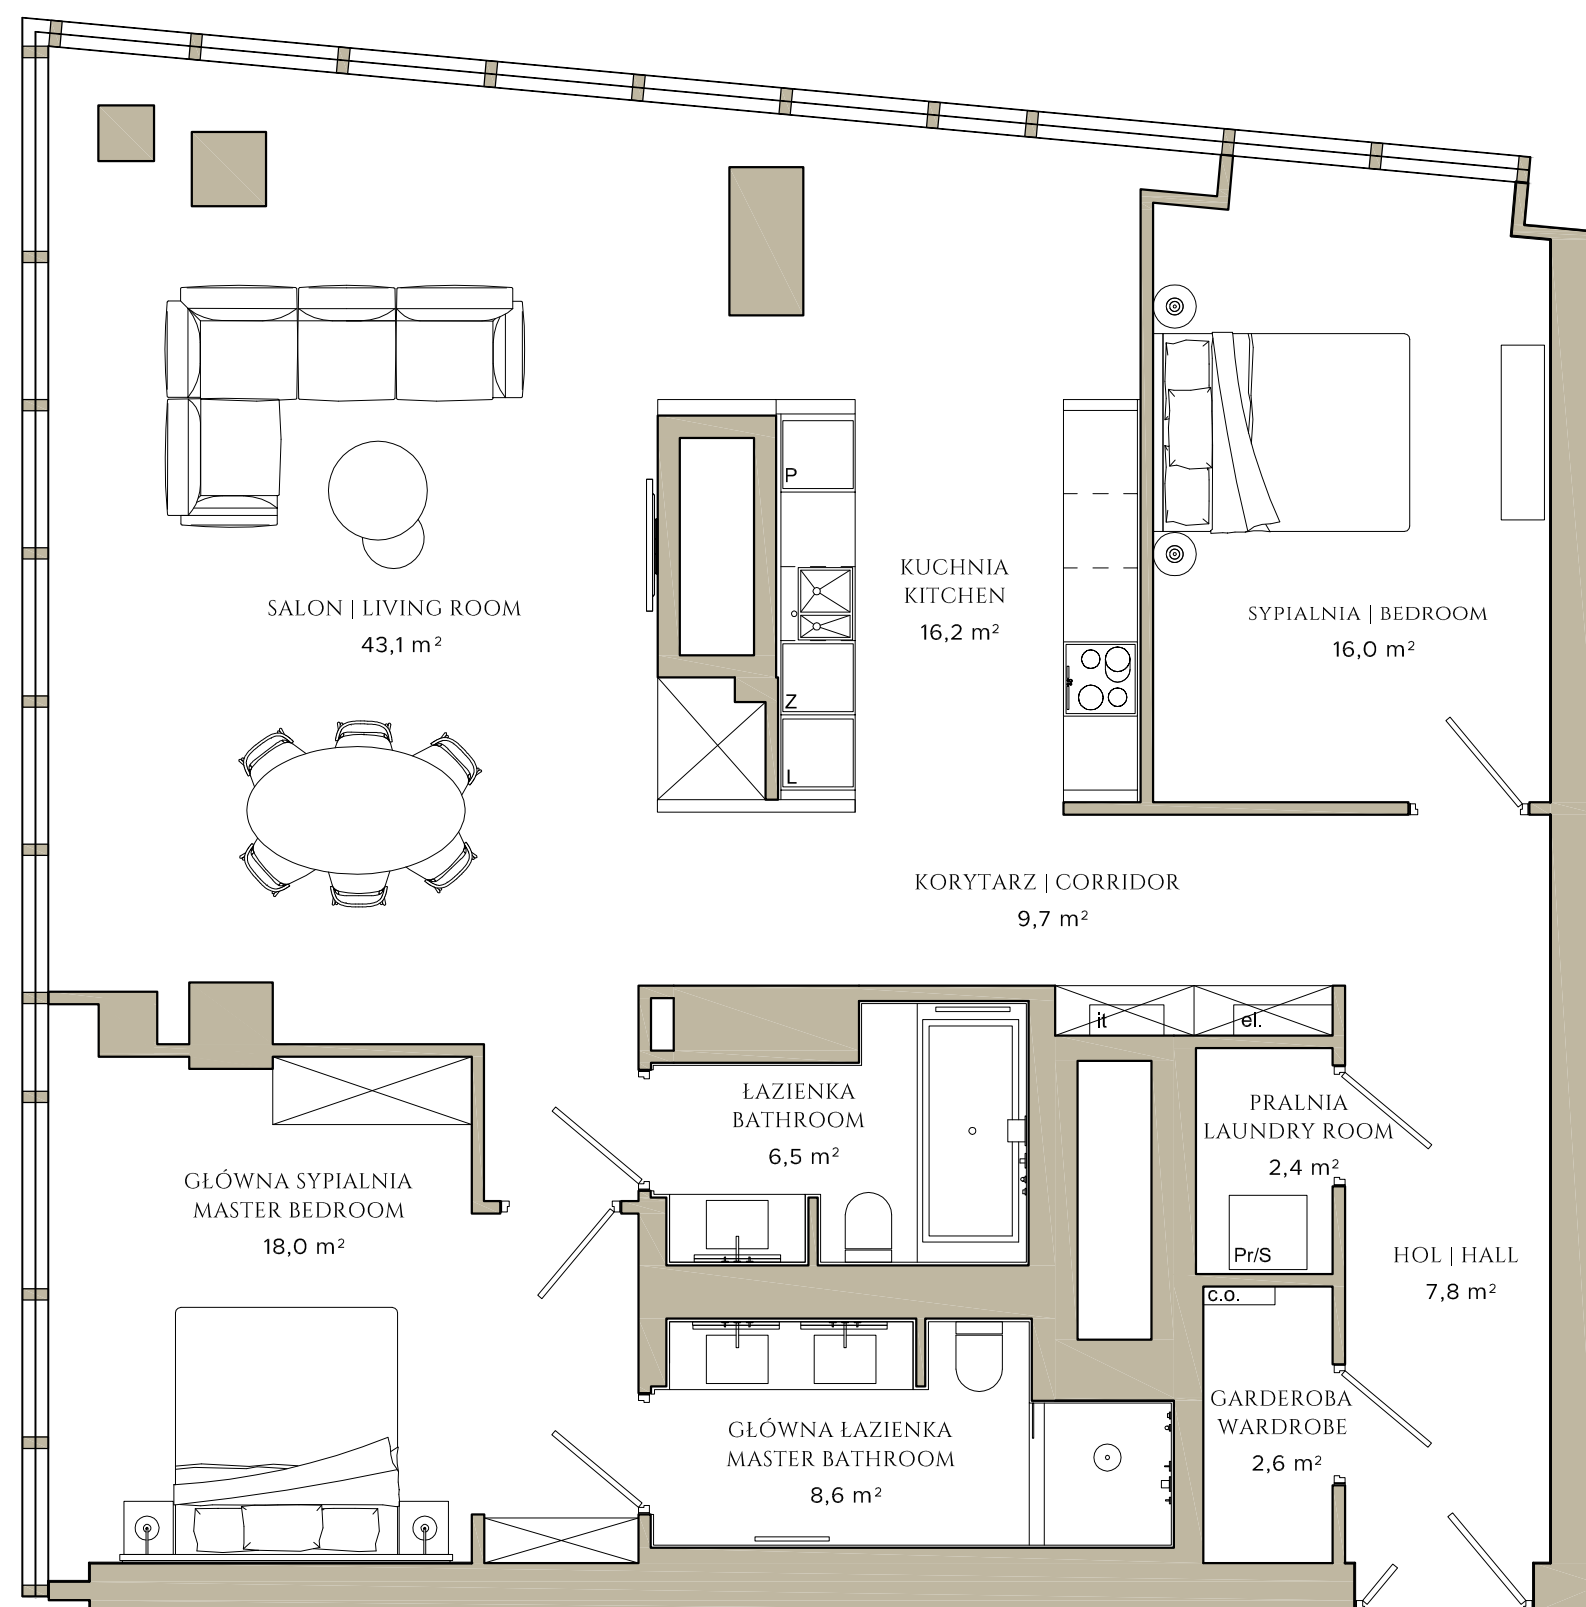

No. 44

LUXURY RENTALS
AT ŻŁOTA 44

ARCHITEKTURA / ARCHITECTURE:
DANIEL LIBESKIND
WNĘTRZA / INTERIORS:
WOODS BAGOT

APARTAMENT | APARTMENT

124

PIĘTRO 12
130.9 m²

3 POKOJE
2 SYPIALNIE + SALON

12th FLOOR
130.9 m²

3 ROOMS
2 BEDROOMS + LIVING ROOM

www.no44.pl

0 1 2 3 4 5
metry / meters